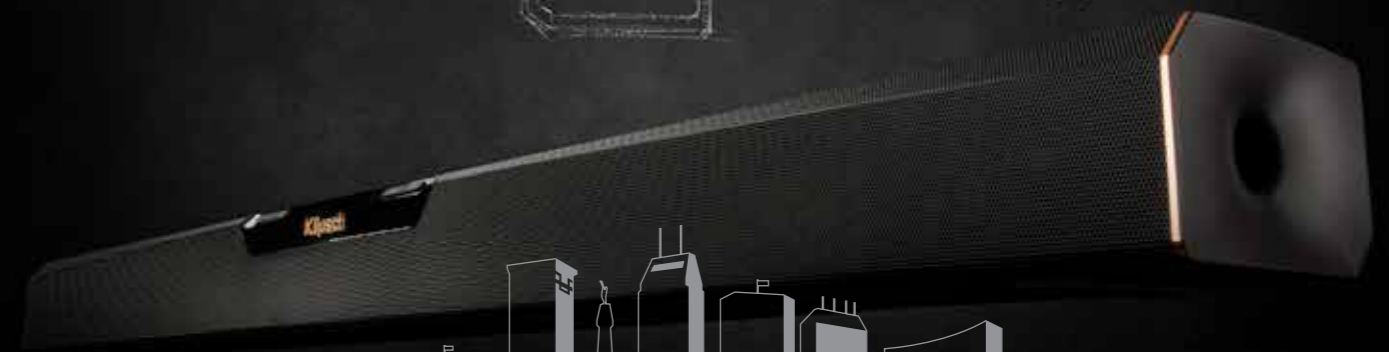

APPLIED PLASTIC - WHITE
OR FLAT SURFACE BE
WATER PRINT - BLACK PROGRAM

DESIGNED WITH PRIDE IN INDIANAPOLIS